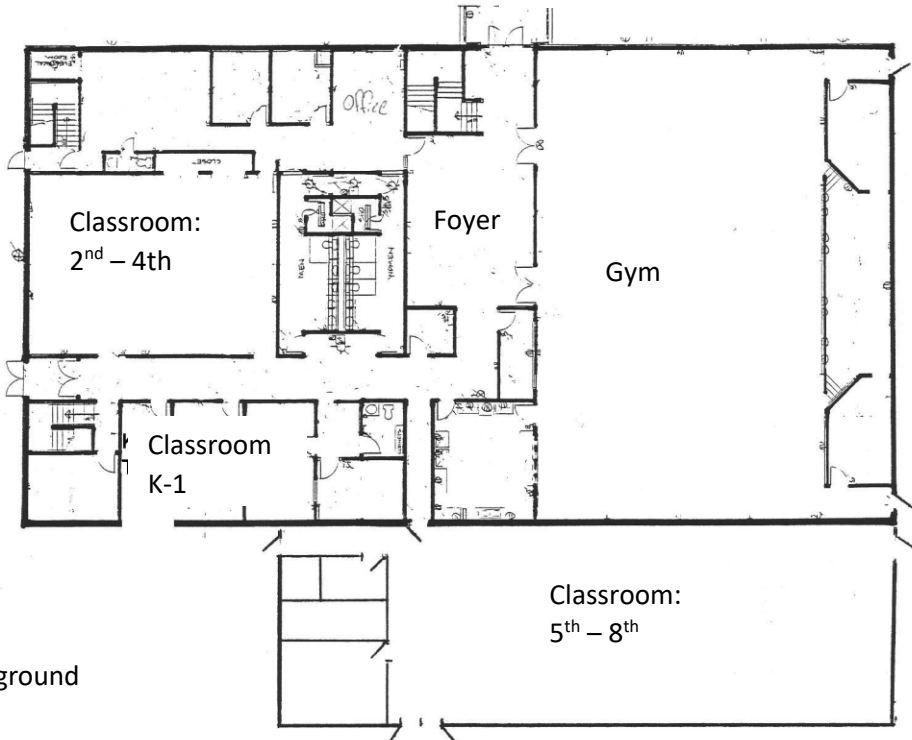

Building Map: HPCS – Mount Horeb

2nd Floor

Drop of grades K - 1

1st Floor

Drop of grades 2-4

Drop of grades 5-8

High Point Christian School – Mount Horeb
2270 Brandywein Trail
Mount Horeb, WI 53572
(608) 836 - 7170